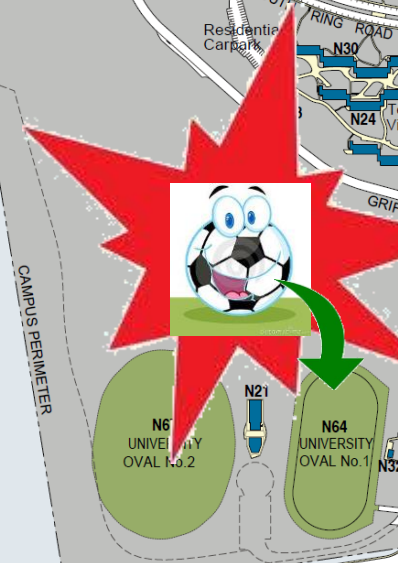

Building Legend		
N01. Dangerous Chemicals Store (K4)	N38. Ridge Carpark (L8)	
N02. Cinema (J5)	N39. Bellenden Ker College (N6)	
N03. Head's Residence (N3)	N40. Flammable Liquid Store 2 (D13)	
N04. Pump House (N6)	N41. Gas Store (D13)	
N05. Energy Materials Laboratory (L4)	N42. Electrical Substation S9 (M5)	
N06. Patience Thoms (K7)	N43. Tallowood Child Care Centre (R6)	
N07. Boat Shed (Q7)	N44. Technology (L4)	
N08. Multisport Complex (Q7)	N45. Central Chiller Plant (K5)	
N09. Nathan Landscape Store (Q7)	N47. Carnarvon College (M7)	
N10. Campus Life Shed (Q7)	N48. Health Sciences (L7)	
N11. The Hub (N5)	N49. School Age Care (R6)	
N12. Sewell (H5)	N50. Business 1 (J6)	
N13. Environment 2 (L6)	N51. University Store (J8)	
N14. Enternet Cafe (J6)	N53. Willett Centre (K5)	
N15. Barakula College (N5)	N54. Bray Centre (M5)	
N16. Macrossan (K6)	N55. Environment 1 (K6)	
N17. Landscape Centre (R7)	N56. Languages (K8)	
N18. Central Theatres (K5)	N58. Johnson Tunnel (M5)	
N19. GU Fire Station (Q7)	N59. Gardeners Shed (L5)	
N20. Flammable Liquid Store (L4)	N60. Boronia Child Care Centre (R7)	
N21. The Pavilion (R3)	N61. Law (J7)	
N22. Northern Theatres 1&2 (J7)	N62. Compound (K8)	
N23. Facilities Management (M6)	N63. Business 3 (J6)	
N24. Girraween College (N4)	N64. Oval 1 (R4)	
N25. Science 1 (L5)	N65. Science Link & Common Room (L5)	
N26. Maintenance & Uni Print (L8)	N66. Community Centre (K5)	
N27. Eskitis 1 (D12)	N67. Oval 2 (R2)	
N28. Student Association & Clubs (J6)	N68. Eco Centre (J9)	
N29. Northern Theatres 3,4&5 (J7)	N70. Child Care Services (R7)	
N30. Kinaba College (N4)	N71. Uni Bar & Function Centre (K4)	
N31. Electrical Substation S1 (Q7)	N72. Glyn Davis Building (H7)	
N32. Oval Shelter (S4)	N74. Queensland Microtechnology Facility (L4)	
N34. Science 2 (L4)	N75. Eskitis 2 (D12)	
N35. Multi Faith Centre (N6)	N76. Campus Heart (K6)	
N36. Nathan Sports Centre (Q7)	N77. AEIOU Autistic Child Care Centre (Q8)	
N37. Electrical Substation S2 (M5)	N78. Sir Samuel Griffith Centre (L7)	