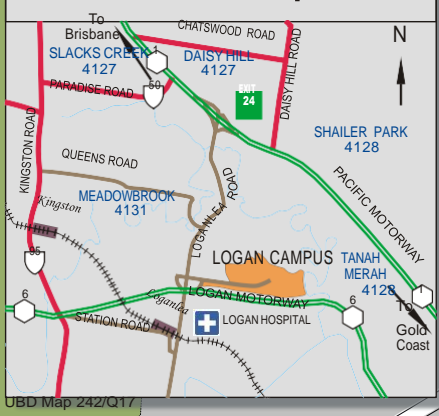

Location plan

Bus Stop

Building Legend

L01. Facilities Management	(D3)
L02. Chiller Plant	(E7)
L03. Information Services	(C7)
L04. Community Place	(D6)
L05. Academic 1.	(C6)
L06. Auditorium	(C6)
L07. Hub Link	(C6)
L08. Academic 2.	(D7)
L09. Facilities Management Store	(E3)
L10. Pump House	(C1)
L11. Sports Pavilion	(C3)

Parking Legend

	Permit Dispenser
	Metered Parking
	General Parking
	Motorcycle Parking
	Passenger Set-down Zone
	Authorised Visitor Parking
	Loading Zone
	Commercial Vehicle Loading Zone
	Red Permit Disabled Parking Area
	Blue Permit Disabled Parking Area